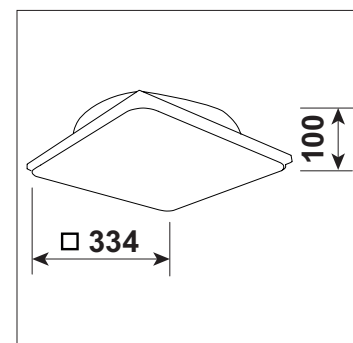

TANKLIGHT SQ

Mounting:	Recessed mounting, custom made brackets on request
Body material:	Aluminium
Colour:	Standard white RAL 9003, other RAL colours on request
Lumen output:	Standard up to 14.000 lm, any other on request
LED module:	Signify (Philips), Tridonic or equivalent SMD LED module
Colour temperature:	3000/4000K, other on request
Colour Rendering:	CRI>80 in standard, other on request
Driver:	EVG on-off, DALI, other on request
Wireless control:	N/A
Daylight/Occupancy sensor:	N/A
Emergency unit:	N/A
Operating temperature range:	-30°C ... +45°C
IP Class:	IP65 in standard
Power:	220-240V 50/60Hz
Lighting direction:	Direct lighting
Light distribution:	Symmetric
Optics:	Lens
Beam angle:	Wide selection of optics - please refer to our LDT database
Diffuser:	CG clear glass
Warranty:	5 Years standard warranty

TANKLIGHT SQ recessed mounted luminaire

All current index numbers, lumen outputs, power consumption and many other technical information are available in our 2024 pricelist.

Basic dimensions